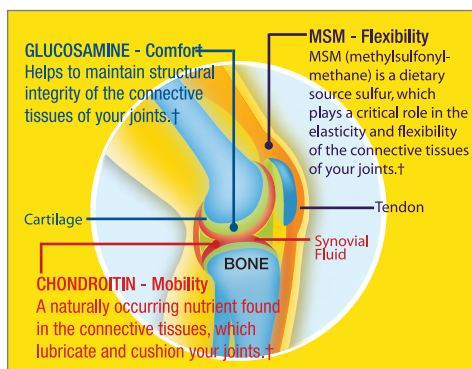

NEW

Feel
GREAT Again!

SF-3

JOINT CARE FORMULA

Effervescent Drink Mix

Try SF-3 Effervescent and Discover why millions of people rely on SF-3 nutrients for joint support.

SF-3

JOINT CARE FORMULA

Effervescent Drink Mix

Triple Strength SF-3 Effervescent is a breakthrough Joint Care Formula that is 100% available for absorption. Research indicates that a liquid is absorbed much quicker than tablets or capsules, which need to pass through the digestive system.

- Perfect for people who don't like swallowing tablets.
- No stomach distress.
- Mixes instantly with cold water or juice for a pleasant all-natural tangerine flavored drink.
- Contains a 75 day supply (one sachet per day) of complete Joint Care Support.

Supplement Facts

Serving Size: 1 Sachet

Servings per Container: 75

	Amount Per Serving	%DV
Glucosamine HCL	1500mg	**
Chondroitin Sulfate	1200mg	**
Methylsulphonylmethane (MSM)	250mg	**
Stevia Extract	100mg	**